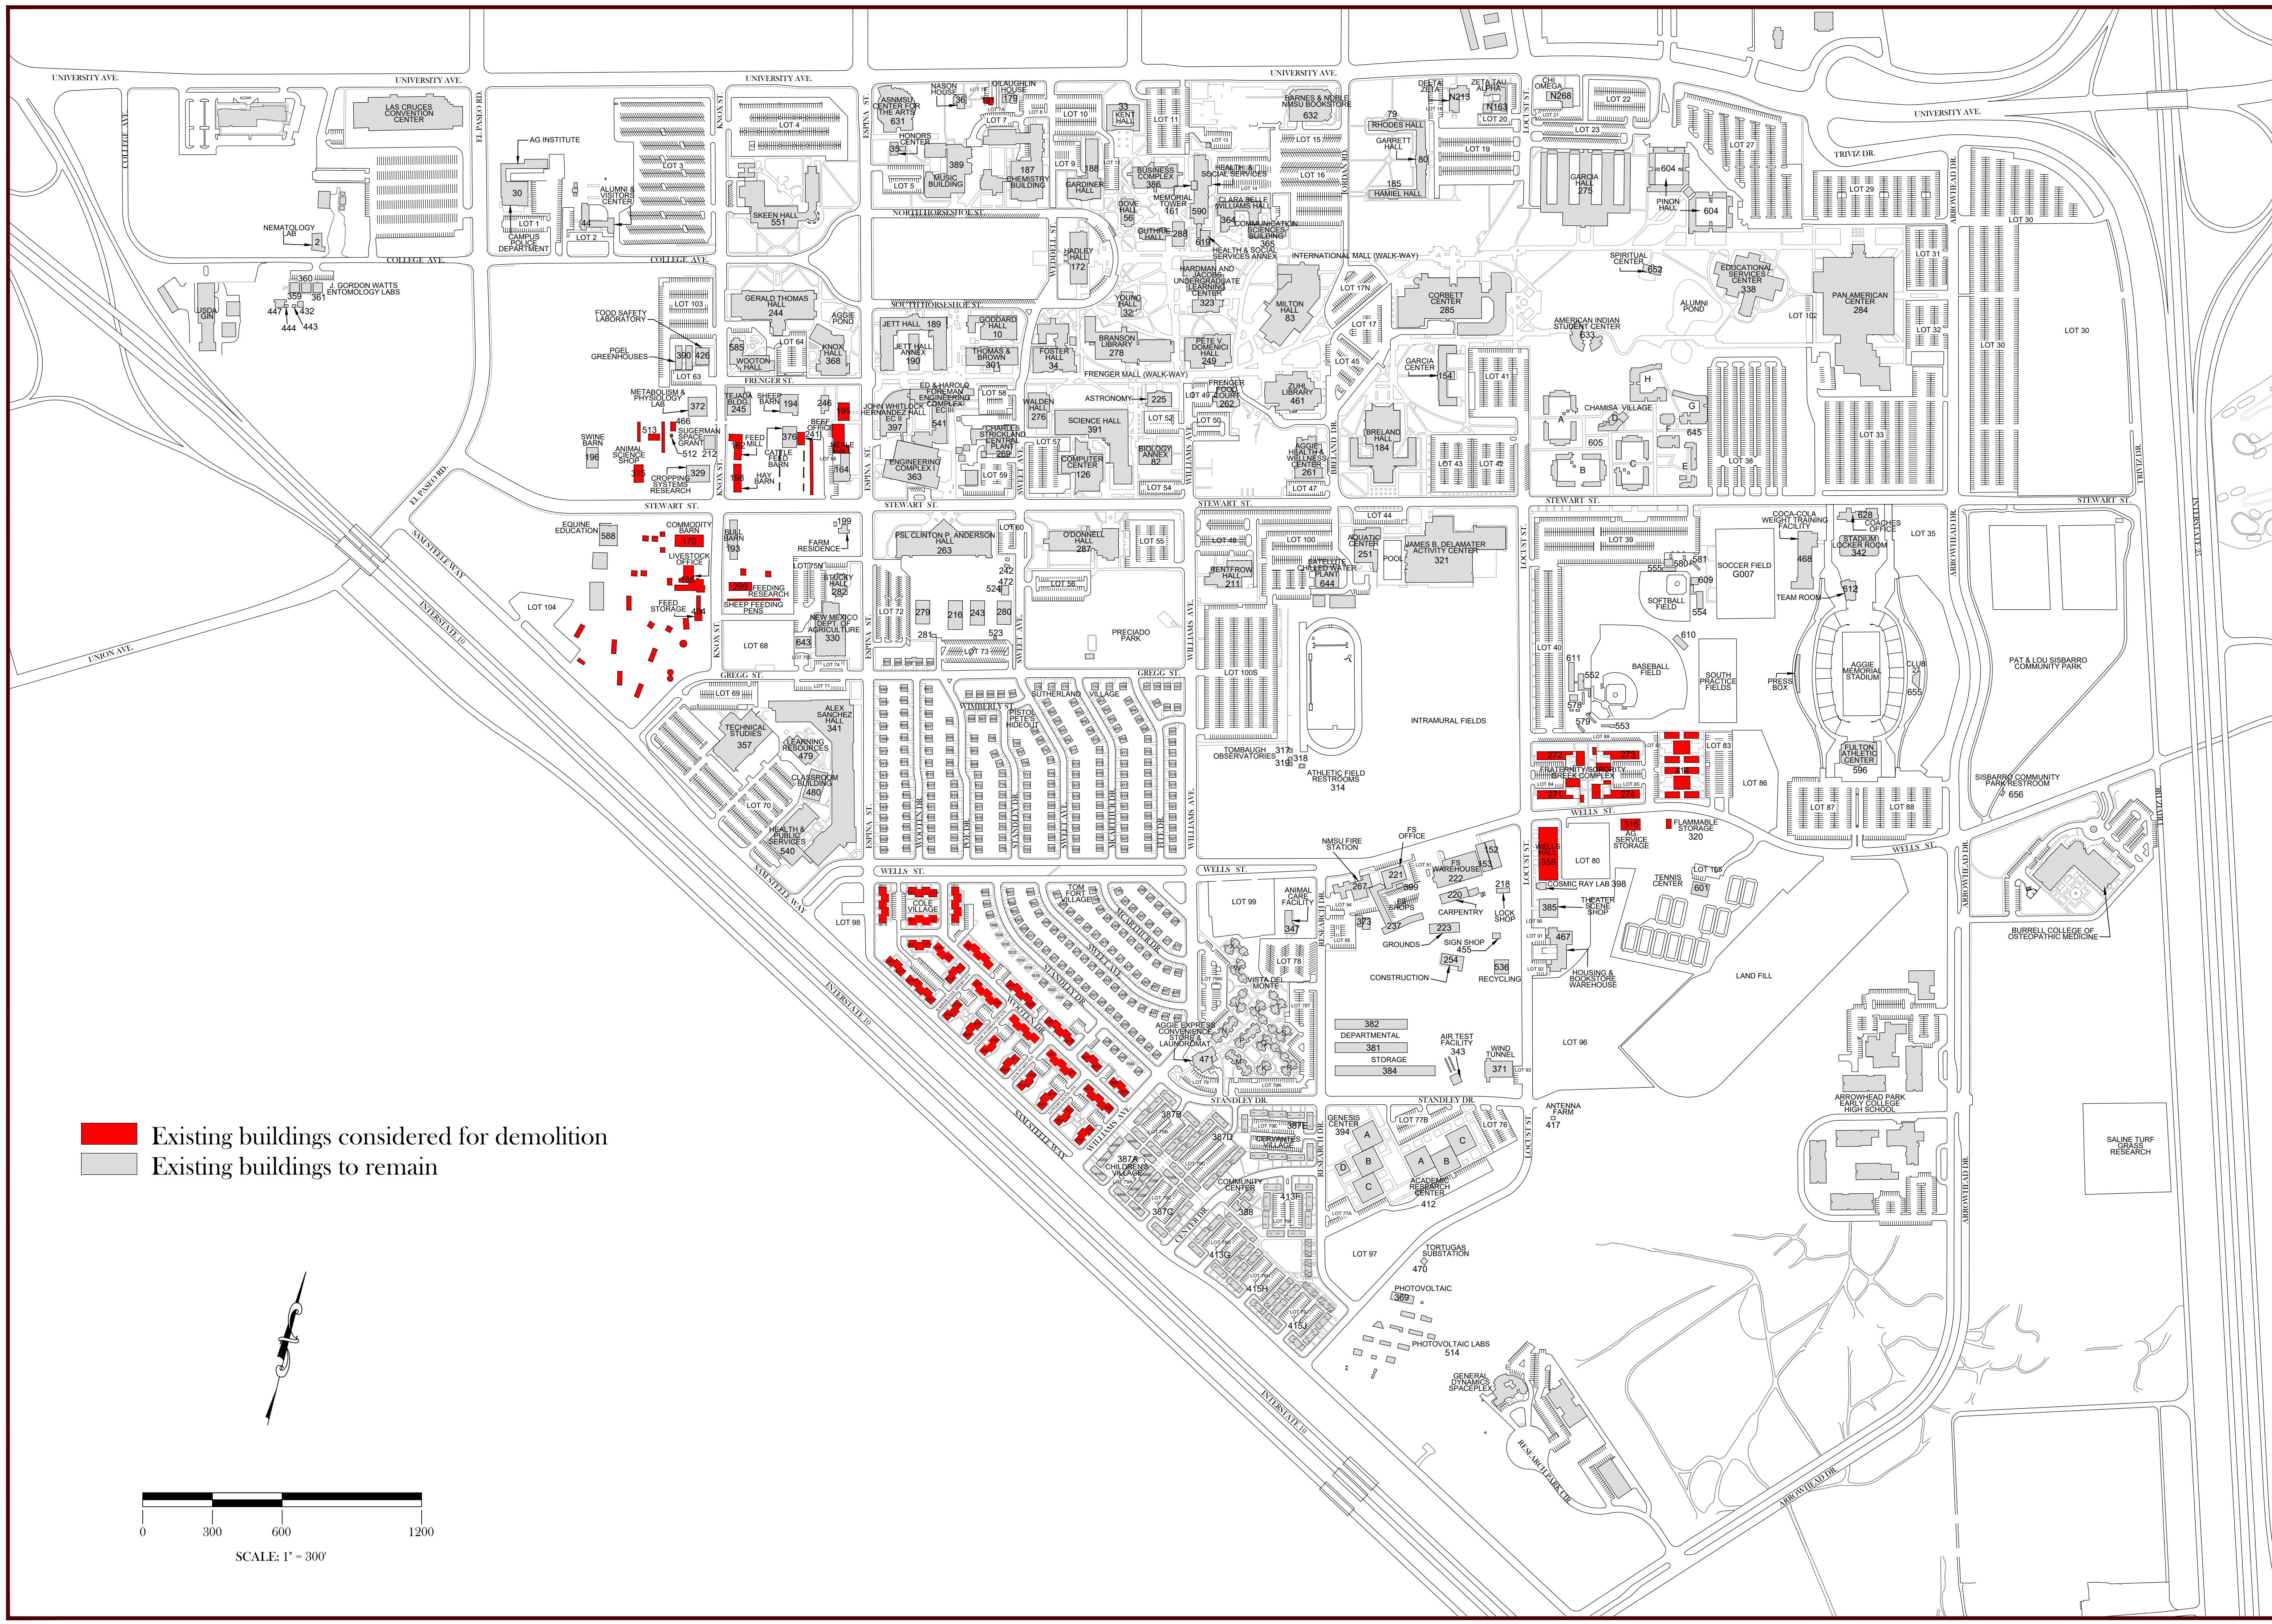

New Mexico State University - Las Cruces Campus Demolition Plan Facilities Space Planning May 2020

- Existing buildings considered for demolition
- Existing buildings to remain